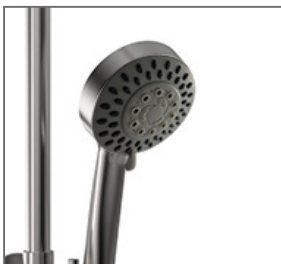

## ELLE STAINLESS STEEL TWIN SHOWER

PRODUCT CODE: SST8081B

The Elle Stainless Steel Shower range completes a collection of products for the entire house adding to our Tapware, Mixers and Accessories. Manufactured from 304 Grade Stainless Steel, the elegant and functional range will provide a unique look into your home. Our Showers feature a Lifetime Warranty against manufacturing fault, so you can be assured of long lasting performance of the complete Stainless Steel Collection.

### FEATURES:

- / Lifetime Warranty\*
- / 200mm Bush Shower Head
- / Five function hand shower
- / Simultaneous use of bush and hand shower
- / 304 Grade Stainless Steel
- / Elegant curved design
- / Full body shower experience
- / Brushed Finish

WELS: 3 STAR 8.0 ltr/min

WARRANTY: Lifetime Warranty\*

5 FUNCTION HAND SHOWER

BUSH SHOWER HEAD